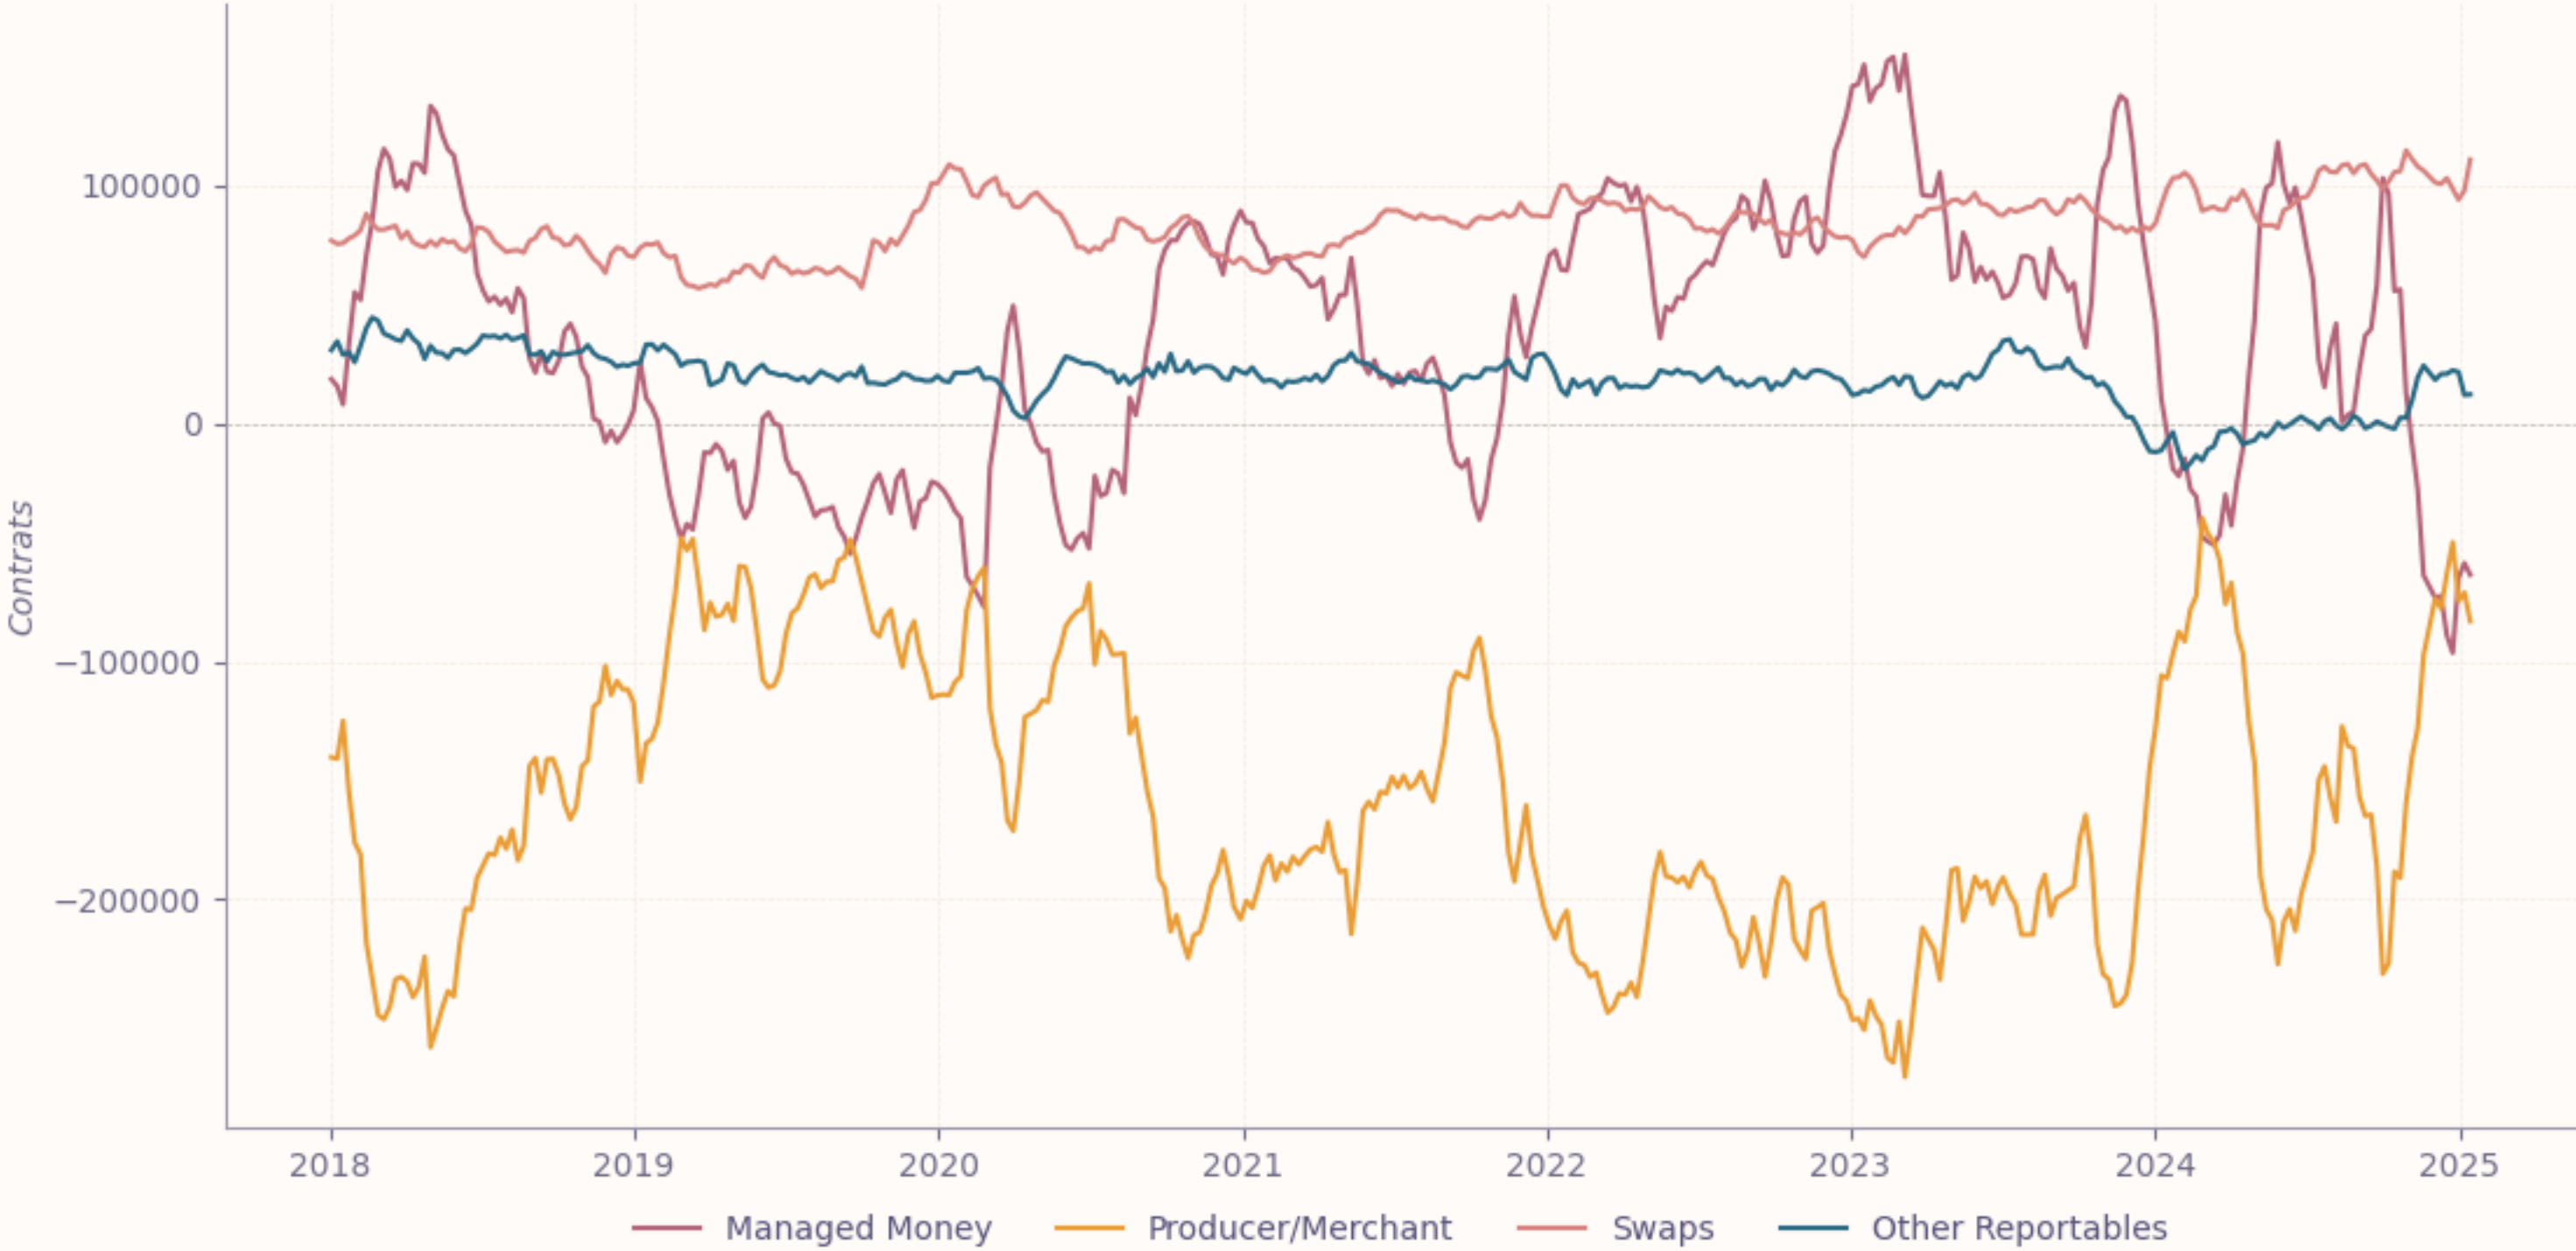

VARIATION NETTE DES POSITIONS

SOYBEANS - CHICAGO BOARD OF TRADE

BLÉ SRW FUTURES

POSITIONS NETTES

WHEAT-SRW - CHICAGO BOARD OF TRADE

SAISONALITÉ DES POSITIONS

WHEAT-SRW - CHICAGO BOARD OF TRADE

— 2018 / 2019 — 2019 / 2020 — 2020 / 2021 — 2021 / 2022 — 2022 / 2023 — 2023 / 2024 — 2024 / 2025 — 2025 / 2026

VARIATION NETTE DES POSITIONS

WHEAT-SRW - CHICAGO BOARD OF TRADE

HUILE DE SOJA FUTURES

POSITIONS NETTES

SOYBEAN OIL - CHICAGO BOARD OF TRADE

SAISONALITÉ DES POSITIONS

SOYBEAN OIL - CHICAGO BOARD OF TRADE

VARIATION NETTE DES POSITIONS

SOYBEAN OIL - CHICAGO BOARD OF TRADE

TOURTEAU DE SOJA FUTURES

POSITIONS NETTES

SOYBEAN MEAL - CHICAGO BOARD OF TRADE

SAISONALITÉ DES POSITIONS

SOYBEAN MEAL - CHICAGO BOARD OF TRADE

— 2018 / 2019 — 2019 / 2020 — 2020 / 2021 — 2021 / 2022 — 2022 / 2023 — 2023 / 2024 — 2024 / 2025 — 2025 / 2026

VARIATION NETTE DES POSITIONS

SOYBEAN MEAL - CHICAGO BOARD OF TRADE