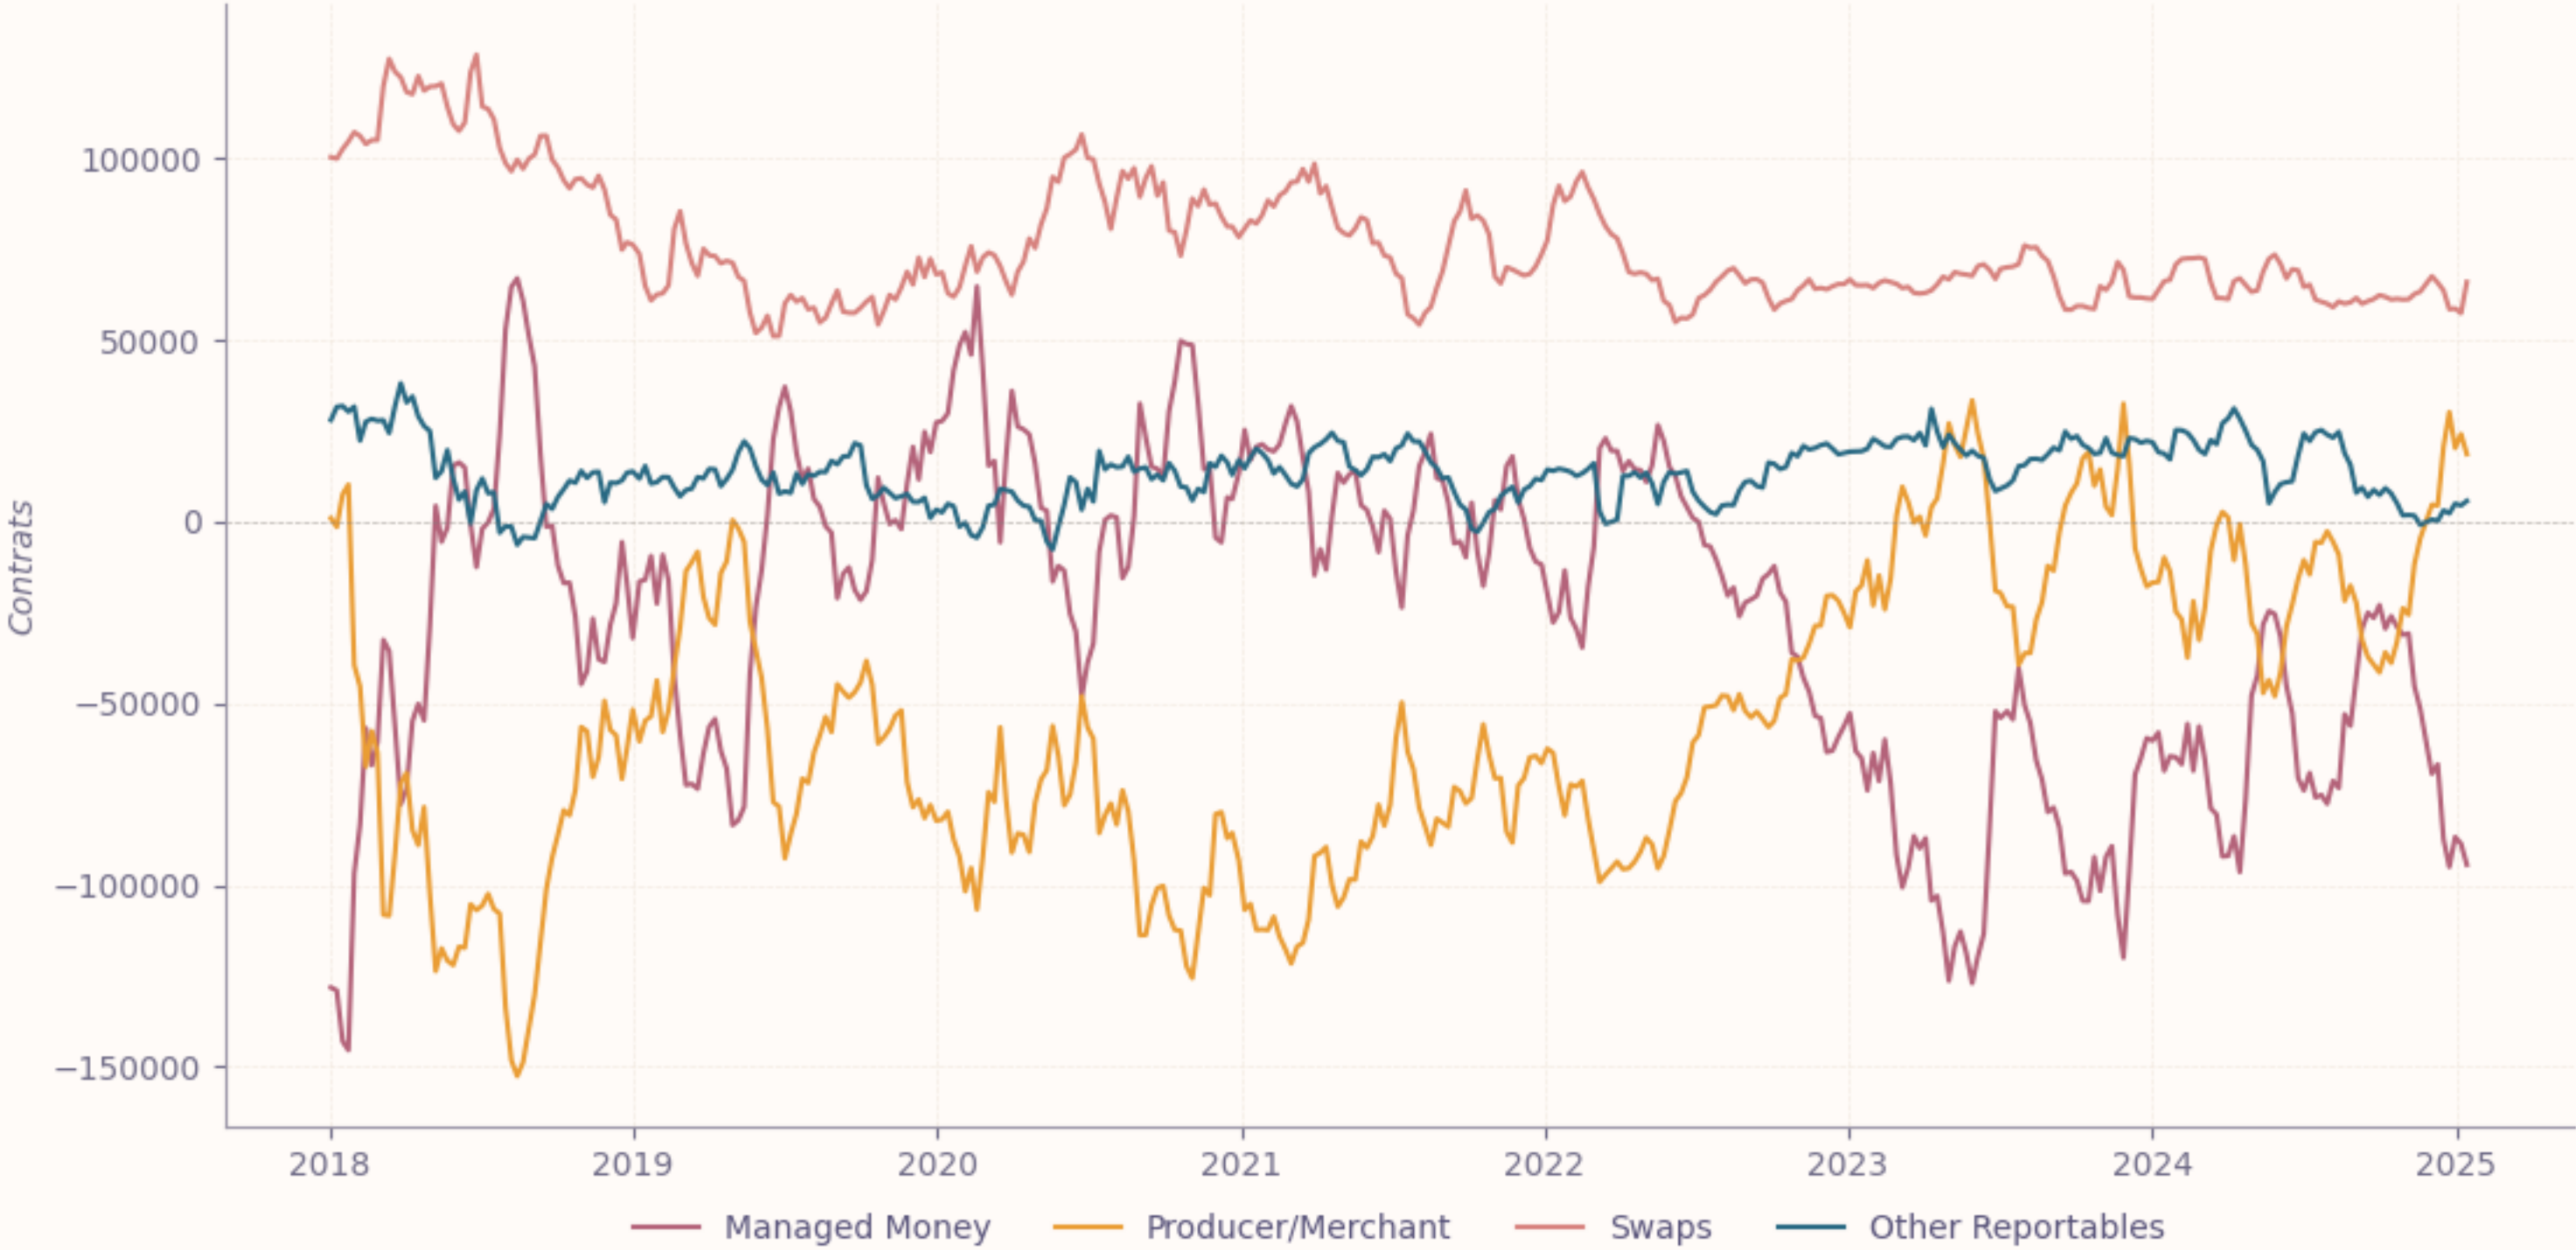

POSITIONS NETTES

SOYBEANS - CHICAGO BOARD OF TRADE

SAISONALITÉ DES POSITIONS

SOYBEANS - CHICAGO BOARD OF TRADE

— 2018 / 2019 — 2019 / 2020 — 2020 / 2021 — 2021 / 2022 — 2022 / 2023 — 2023 / 2024 — 2024 / 2025 — 2025 / 2026

VARIATION NETTE DES POSITIONS

SOYBEANS - CHICAGO BOARD OF TRADE

BLÉ SRW FUTURES

POSITIONS NETTES

WHEAT-SRW - CHICAGO BOARD OF TRADE

SAISONALITÉ DES POSITIONS

WHEAT-SRW - CHICAGO BOARD OF TRADE

— 2018 / 2019 — 2019 / 2020 — 2020 / 2021 — 2021 / 2022 — 2022 / 2023 — 2023 / 2024 — 2024 / 2025 — 2025 / 2026

VARIATION NETTE DES POSITIONS

WHEAT-SRW - CHICAGO BOARD OF TRADE

HUILE DE SOJA FUTURES

POSITIONS NETTES

SOYBEAN OIL - CHICAGO BOARD OF TRADE

SAISONALITÉ DES POSITIONS

SOYBEAN OIL - CHICAGO BOARD OF TRADE

VARIATION NETTE DES POSITIONS

SOYBEAN OIL - CHICAGO BOARD OF TRADE

TOURTEAU DE SOJA FUTURES

POSITIONS NETTES

SOYBEAN MEAL - CHICAGO BOARD OF TRADE

SAISONALITÉ DES POSITIONS

SOYBEAN MEAL - CHICAGO BOARD OF TRADE

— 2018 / 2019 — 2019 / 2020 — 2020 / 2021 — 2021 / 2022 — 2022 / 2023 — 2023 / 2024 — 2024 / 2025 — 2025 / 2026