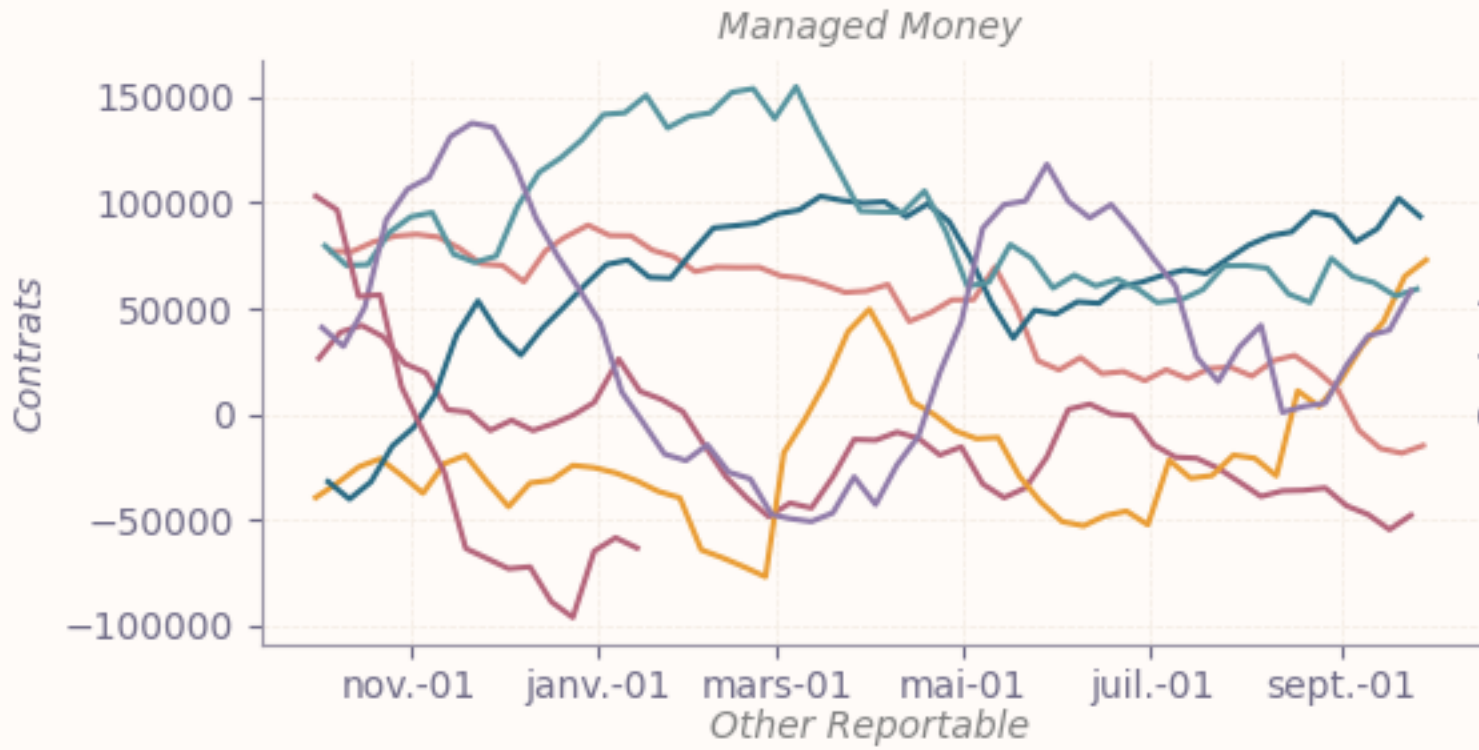

VARIATION NETTE DES POSITIONS

SOYBEANS - CHICAGO BOARD OF TRADE

BLÉ SRW FUTURES

POSITIONS NETTES

WHEAT-SRW - CHICAGO BOARD OF TRADE

SAISONALITÉ DES POSITIONS

WHEAT-SRW - CHICAGO BOARD OF TRADE

— 2018 / 2019 — 2019 / 2020 — 2020 / 2021 — 2021 / 2022 — 2022 / 2023 — 2023 / 2024 — 2024 / 2025 — 2025 / 2026

VARIATION NETTE DES POSITIONS

WHEAT-SRW - CHICAGO BOARD OF TRADE

HUILE DE SOJA FUTURES

POSITIONS NETTES

SOYBEAN OIL - CHICAGO BOARD OF TRADE

SAISONALITÉ DES POSITIONS

SOYBEAN OIL - CHICAGO BOARD OF TRADE

VARIATION NETTE DES POSITIONS

SOYBEAN OIL - CHICAGO BOARD OF TRADE

TOURTEAU DE SOJA FUTURES

POSITIONS NETTES

SOYBEAN MEAL - CHICAGO BOARD OF TRADE

SAISONALITÉ DES POSITIONS

SOYBEAN MEAL - CHICAGO BOARD OF TRADE

— 2018 / 2019 — 2019 / 2020 — 2020 / 2021 — 2021 / 2022 — 2022 / 2023 — 2023 / 2024 — 2024 / 2025 — 2025 / 2026

VARIATION NETTE DES POSITIONS

SOYBEAN MEAL - CHICAGO BOARD OF TRADE