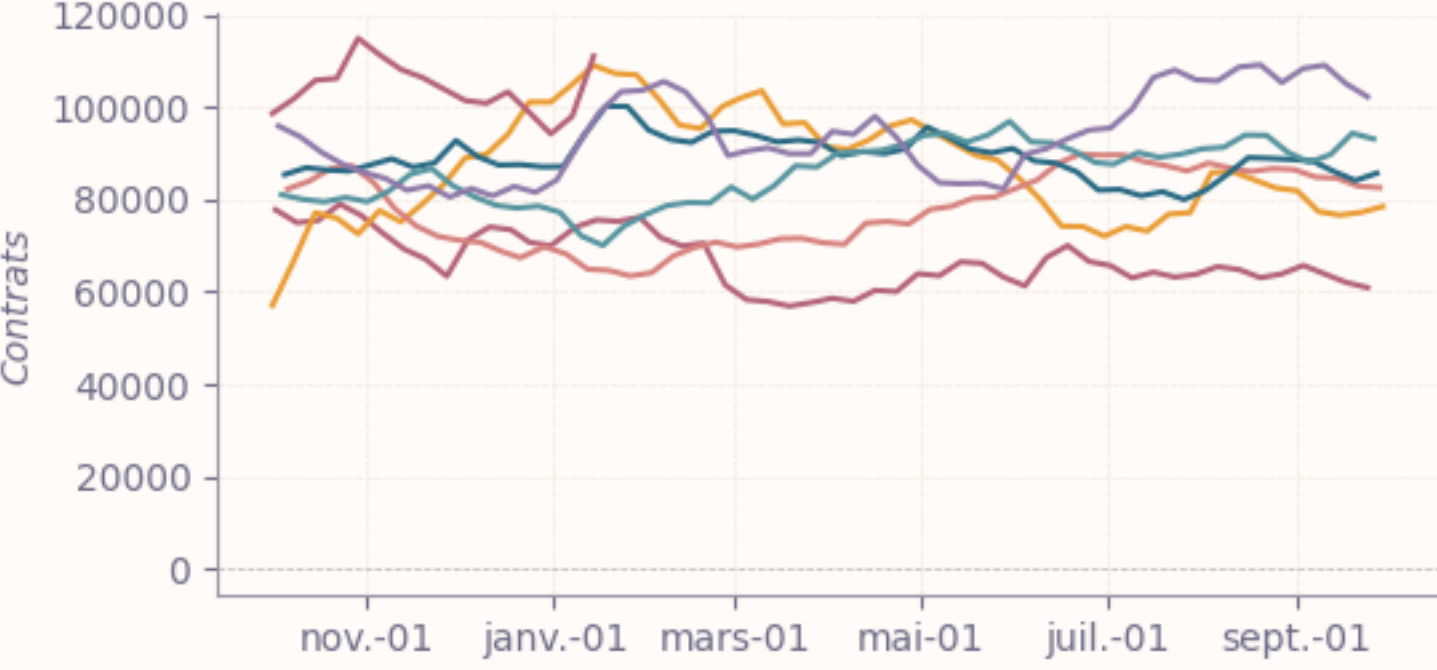

VARIATION NETTE DES POSITIONS

SOYBEANS - CHICAGO BOARD OF TRADE

BLÉ SRW FUTURES

POSITIONS NETTES

WHEAT-SRW - CHICAGO BOARD OF TRADE

SAISONALITÉ DES POSITIONS

WHEAT-SRW - CHICAGO BOARD OF TRADE

— 2018 / 2019 — 2019 / 2020 — 2020 / 2021 — 2021 / 2022 — 2022 / 2023 — 2023 / 2024 — 2024 / 2025 — 2025 / 2026

VARIATION NETTE DES POSITIONS

WHEAT-SRW - CHICAGO BOARD OF TRADE

HUILE DE SOJA FUTURES

POSITIONS NETTES

SOYBEAN OIL - CHICAGO BOARD OF TRADE

SAISONALITÉ DES POSITIONS

SOYBEAN OIL - CHICAGO BOARD OF TRADE

VARIATION NETTE DES POSITIONS

SOYBEAN OIL - CHICAGO BOARD OF TRADE

TOURTEAU DE SOJA FUTURES

POSITIONS NETTES

SOYBEAN MEAL - CHICAGO BOARD OF TRADE

SAISONALITÉ DES POSITIONS

SOYBEAN MEAL - CHICAGO BOARD OF TRADE

— 2018 / 2019 — 2019 / 2020 — 2020 / 2021 — 2021 / 2022 — 2022 / 2023 — 2023 / 2024 — 2024 / 2025 — 2025 / 2026

VARIATION NETTE DES POSITIONS

SOYBEAN MEAL - CHICAGO BOARD OF TRADE