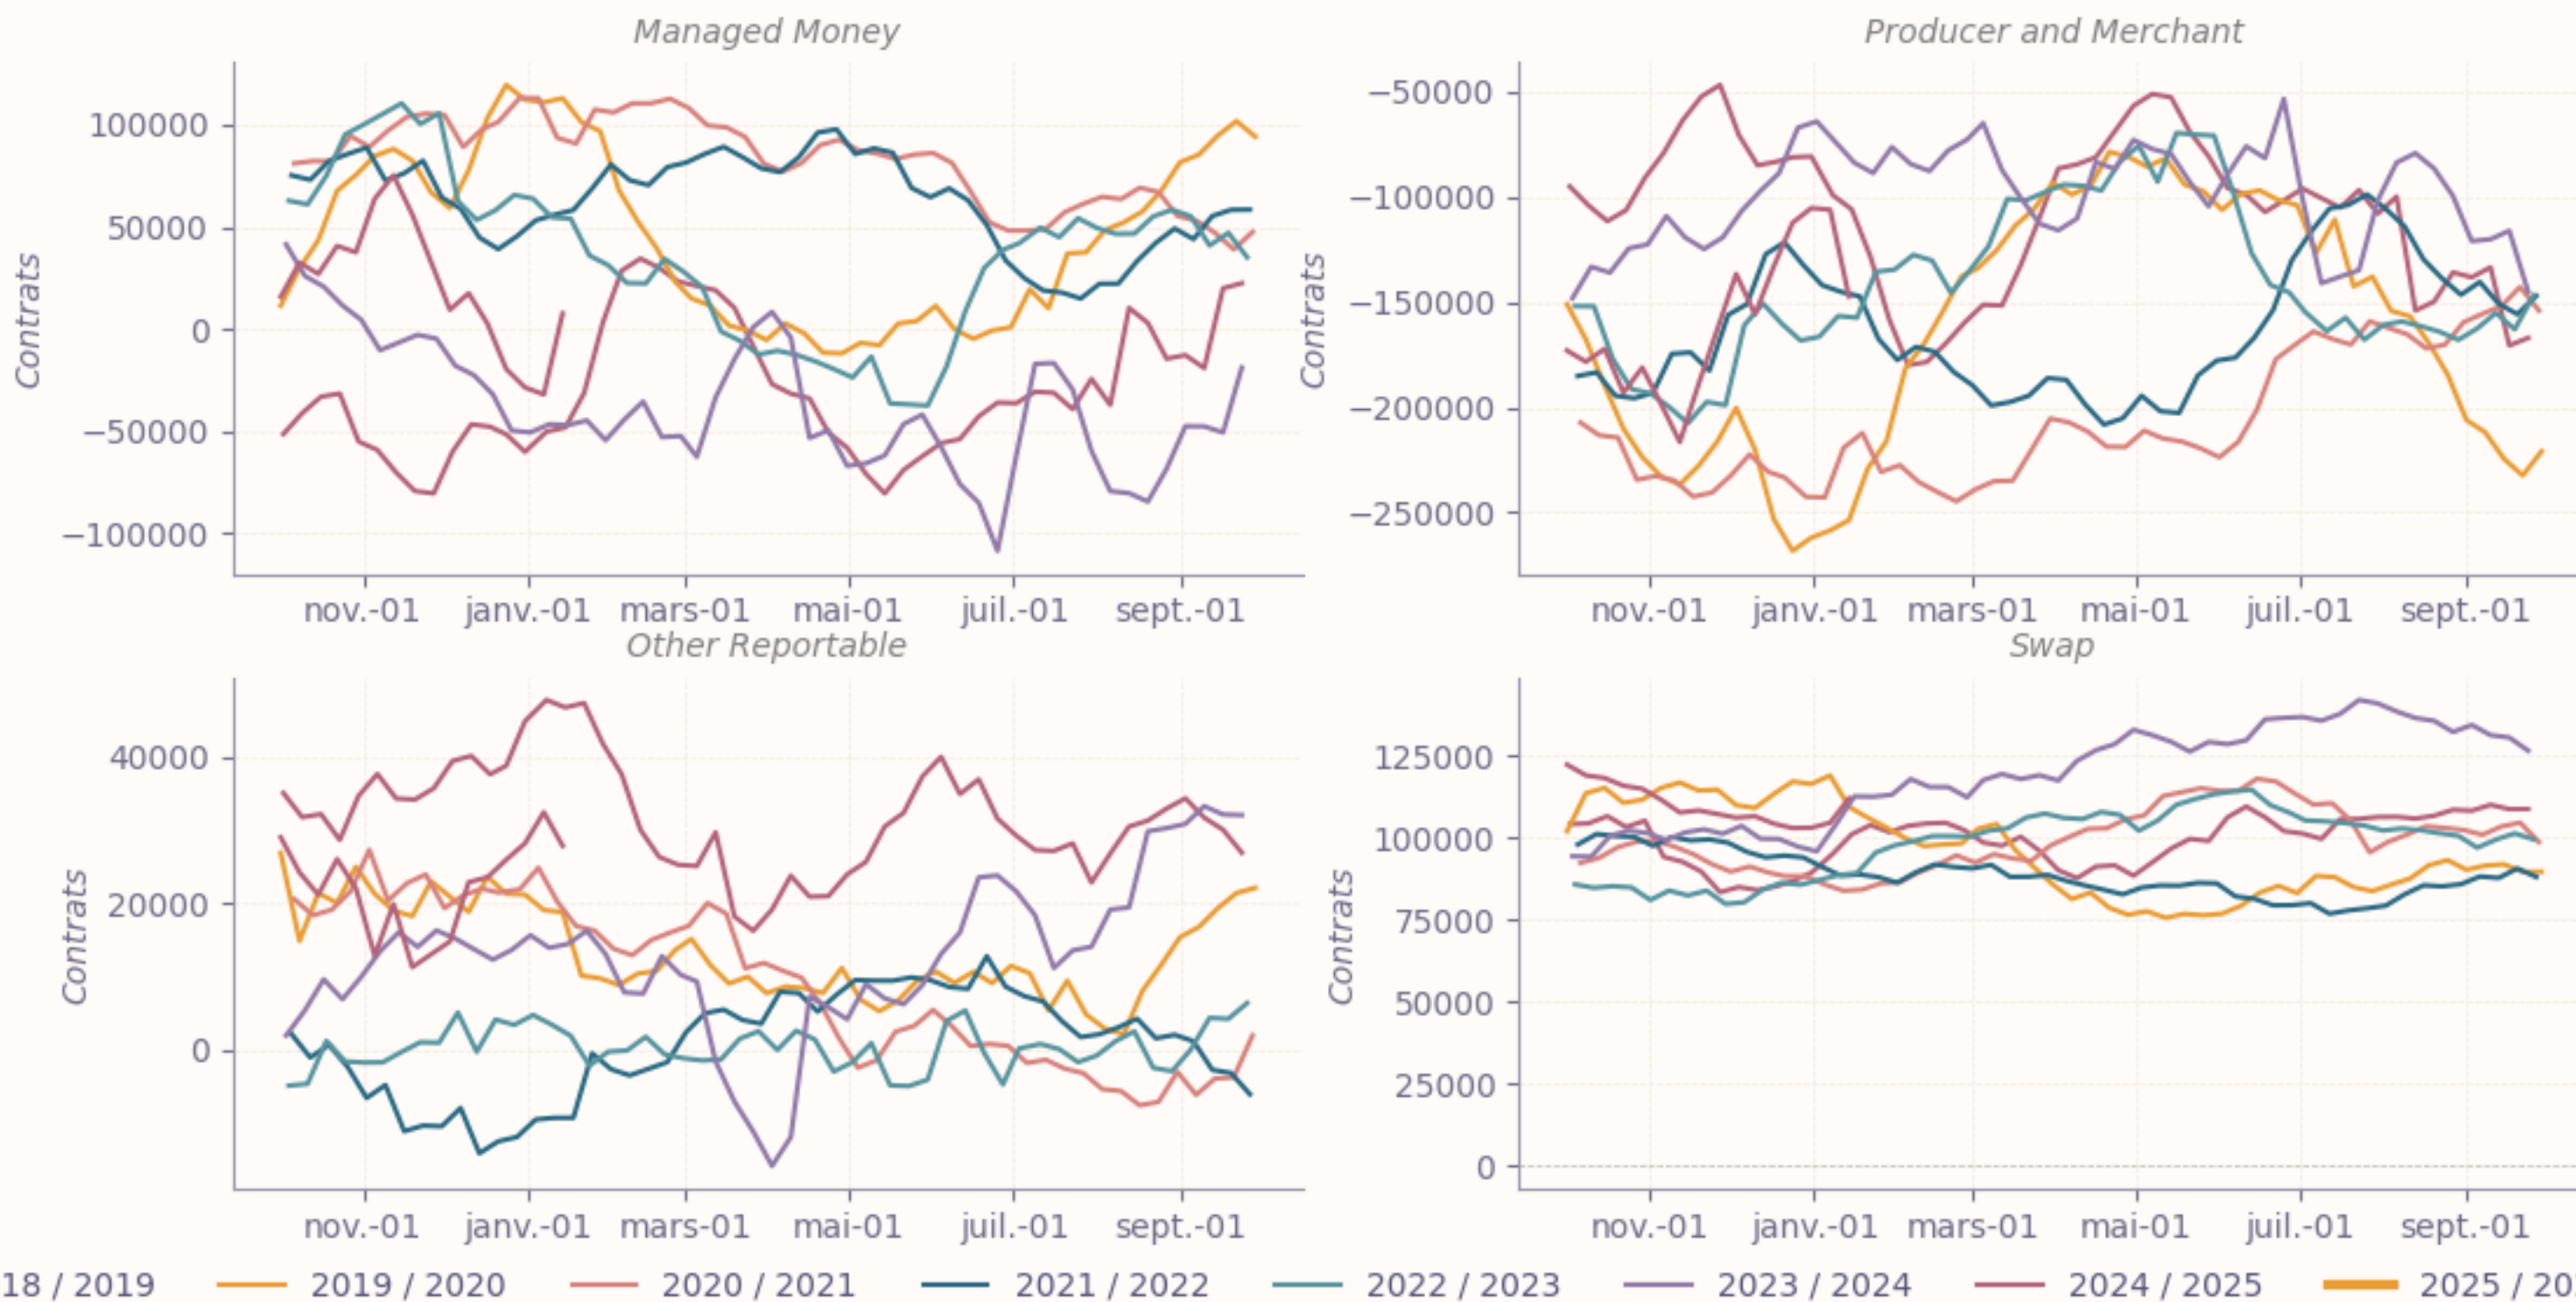

POSITIONS NETTES

SOYBEANS - CHICAGO BOARD OF TRADE

SAISONALITÉ DES POSITIONS

SOYBEANS - CHICAGO BOARD OF TRADE

— 2018 / 2019 — 2019 / 2020 — 2020 / 2021 — 2021 / 2022 — 2022 / 2023 — 2023 / 2024 — 2024 / 2025 — 2025 / 2026

VARIATION NETTE DES POSITIONS

SOYBEANS - CHICAGO BOARD OF TRADE

BLÉ SRW FUTURES

POSITIONS NETTES

WHEAT-SRW - CHICAGO BOARD OF TRADE

SAISONALITÉ DES POSITIONS

WHEAT-SRW - CHICAGO BOARD OF TRADE

— 2018 / 2019 — 2019 / 2020 — 2020 / 2021 — 2021 / 2022 — 2022 / 2023 — 2023 / 2024 — 2024 / 2025 — 2025 / 2026

VARIATION NETTE DES POSITIONS

WHEAT-SRW - CHICAGO BOARD OF TRADE

HUILE DE SOJA FUTURES

POSITIONS NETTES

SOYBEAN OIL - CHICAGO BOARD OF TRADE

SAISONALITÉ DES POSITIONS

SOYBEAN OIL - CHICAGO BOARD OF TRADE

VARIATION NETTE DES POSITIONS

SOYBEAN OIL - CHICAGO BOARD OF TRADE

TOURTEAU DE SOJA FUTURES

POSITIONS NETTES

SOYBEAN MEAL - CHICAGO BOARD OF TRADE

SAISONALITÉ DES POSITIONS

SOYBEAN MEAL - CHICAGO BOARD OF TRADE

— 2018 / 2019 — 2019 / 2020 — 2020 / 2021 — 2021 / 2022 — 2022 / 2023 — 2023 / 2024 — 2024 / 2025 — 2025 / 2026