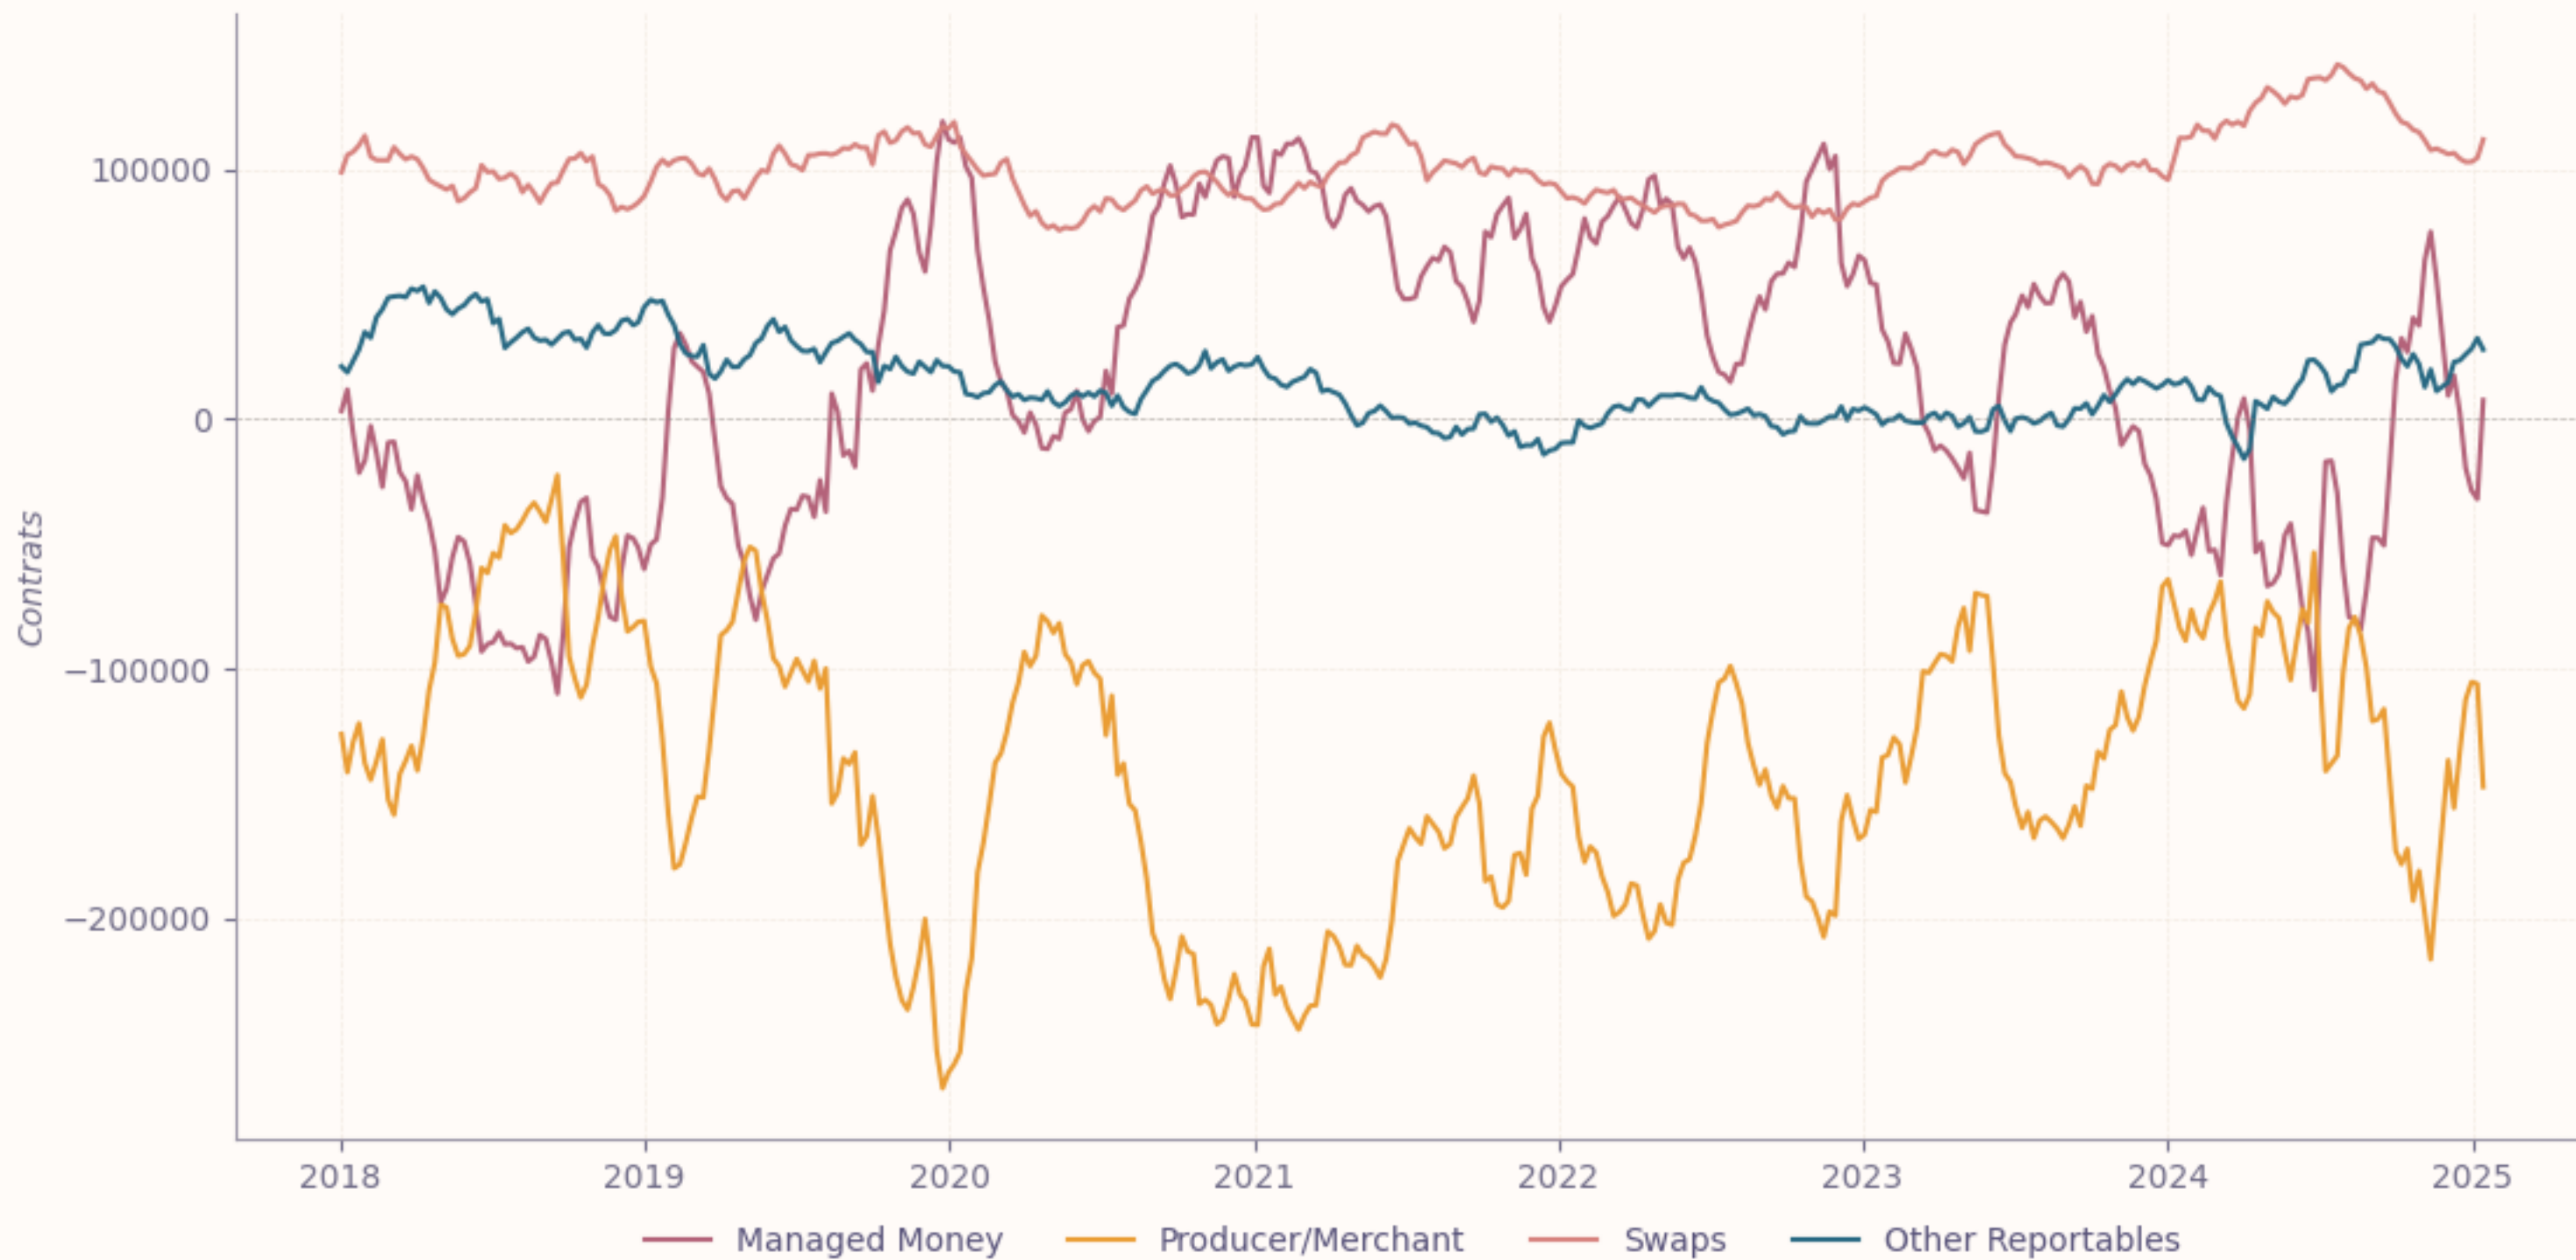

POSITIONS NETTES

SOYBEANS - CHICAGO BOARD OF TRADE

SAISONALITÉ DES POSITIONS

SOYBEANS - CHICAGO BOARD OF TRADE

— 2018 / 2019 — 2019 / 2020 — 2020 / 2021 — 2021 / 2022 — 2022 / 2023 — 2023 / 2024 — 2024 / 2025 — 2025 / 2026

VARIATION NETTE DES POSITIONS

SOYBEANS - CHICAGO BOARD OF TRADE

BLÉ SRW FUTURES

POSITIONS NETTES

WHEAT-SRW - CHICAGO BOARD OF TRADE

SAISONALITÉ DES POSITIONS

WHEAT-SRW - CHICAGO BOARD OF TRADE

— 2018 / 2019 — 2019 / 2020 — 2020 / 2021 — 2021 / 2022 — 2022 / 2023 — 2023 / 2024 — 2024 / 2025 — 2025 / 2026

VARIATION NETTE DES POSITIONS

WHEAT-SRW - CHICAGO BOARD OF TRADE

HUILE DE SOJA FUTURES

POSITIONS NETTES

SOYBEAN OIL - CHICAGO BOARD OF TRADE

SAISONALITÉ DES POSITIONS

SOYBEAN OIL - CHICAGO BOARD OF TRADE

VARIATION NETTE DES POSITIONS

SOYBEAN OIL - CHICAGO BOARD OF TRADE

TOURTEAU DE SOJA FUTURES

POSITIONS NETTES

SOYBEAN MEAL - CHICAGO BOARD OF TRADE

SAISONALITÉ DES POSITIONS

SOYBEAN MEAL - CHICAGO BOARD OF TRADE

— 2018 / 2019 — 2019 / 2020 — 2020 / 2021 — 2021 / 2022 — 2022 / 2023 — 2023 / 2024 — 2024 / 2025 — 2025 / 2026