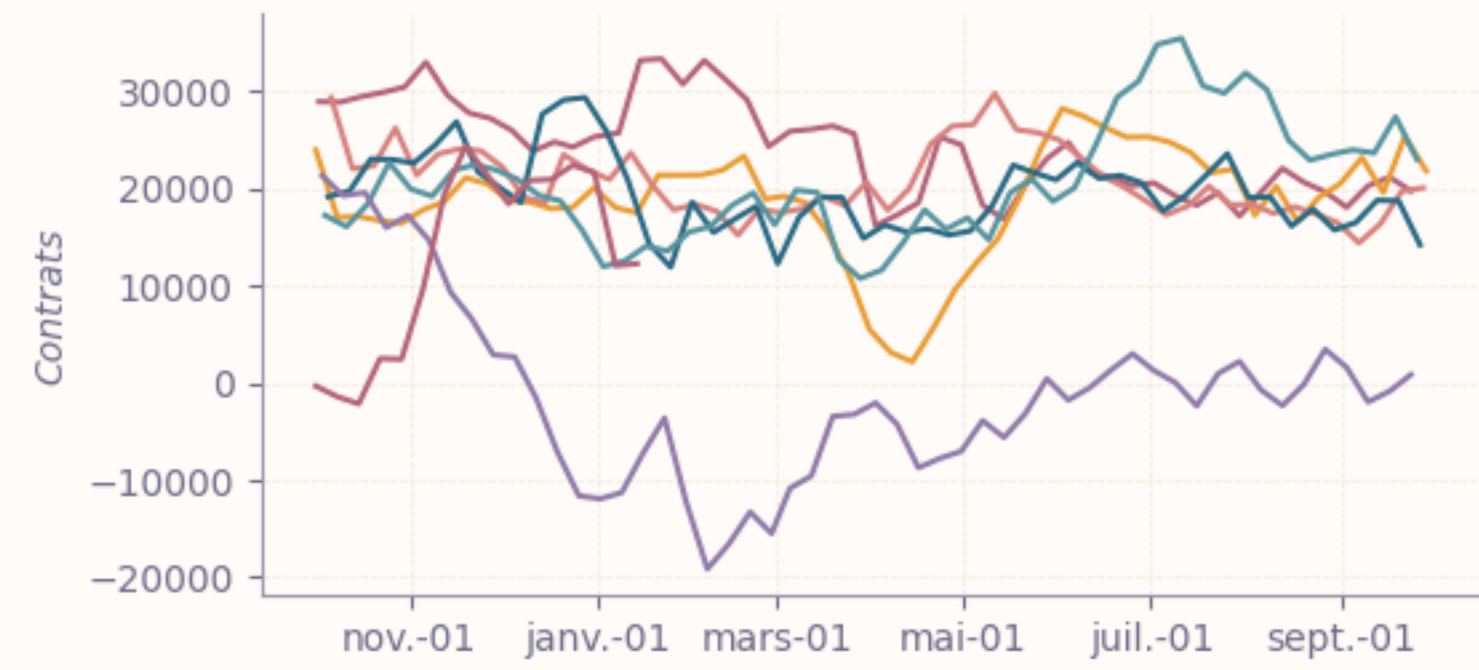

VARIATION NETTE DES POSITIONS

SOYBEANS - CHICAGO BOARD OF TRADE

BLÉ SRW FUTURES

POSITIONS NETTES

WHEAT-SRW - CHICAGO BOARD OF TRADE

SAISONALITÉ DES POSITIONS

WHEAT-SRW - CHICAGO BOARD OF TRADE

— 2018 / 2019 — 2019 / 2020 — 2020 / 2021 — 2021 / 2022 — 2022 / 2023 — 2023 / 2024 — 2024 / 2025 — 2025 / 2026

VARIATION NETTE DES POSITIONS

WHEAT-SRW - CHICAGO BOARD OF TRADE

HUILE DE SOJA FUTURES

POSITIONS NETTES

SOYBEAN OIL - CHICAGO BOARD OF TRADE

SAISONALITÉ DES POSITIONS

SOYBEAN OIL - CHICAGO BOARD OF TRADE

VARIATION NETTE DES POSITIONS

SOYBEAN OIL - CHICAGO BOARD OF TRADE

TOURTEAU DE SOJA FUTURES

POSITIONS NETTES

SOYBEAN MEAL - CHICAGO BOARD OF TRADE

SAISONALITÉ DES POSITIONS

SOYBEAN MEAL - CHICAGO BOARD OF TRADE

— 2018 / 2019 — 2019 / 2020 — 2020 / 2021 — 2021 / 2022 — 2022 / 2023 — 2023 / 2024 — 2024 / 2025 — 2025 / 2026

VARIATION NETTE DES POSITIONS

SOYBEAN MEAL - CHICAGO BOARD OF TRADE