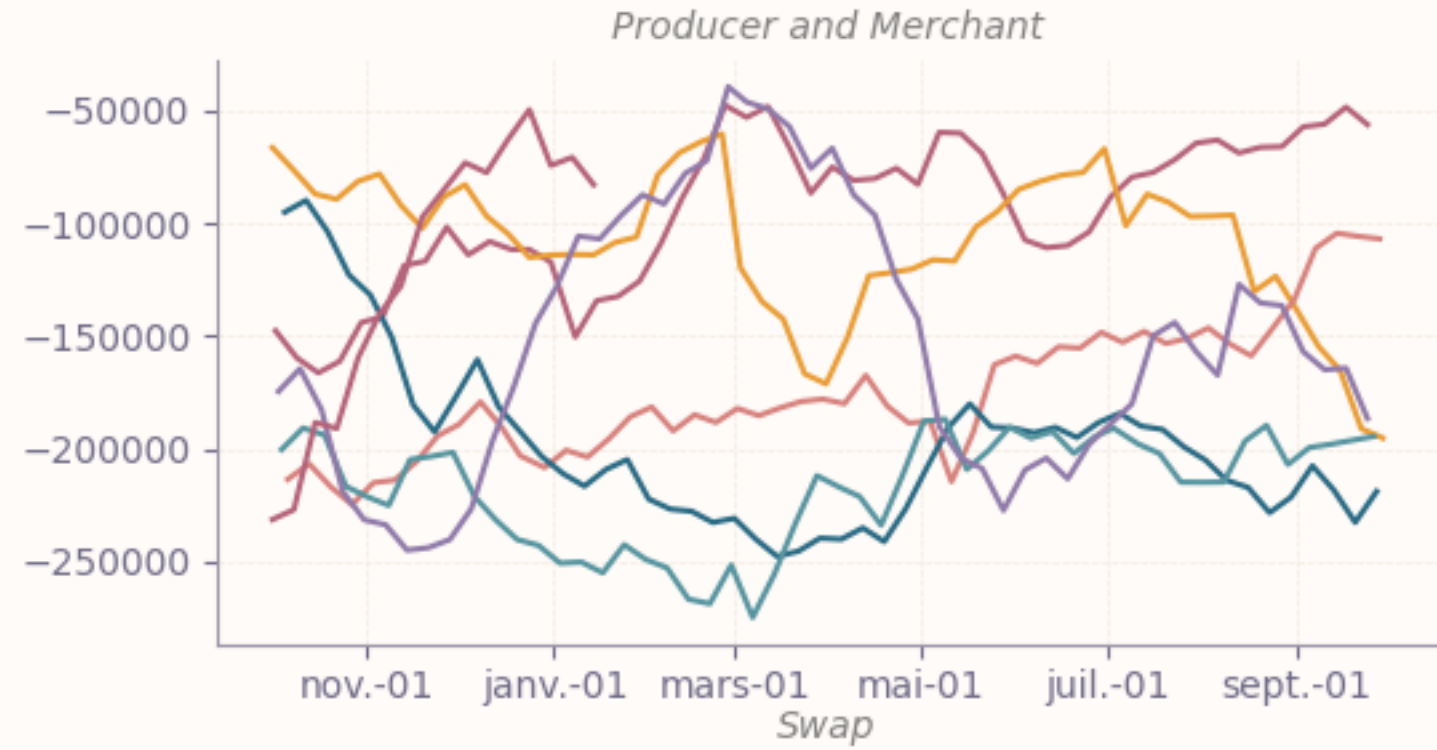

VARIATION NETTE DES POSITIONS

SOYBEANS - CHICAGO BOARD OF TRADE

BLÉ SRW FUTURES

POSITIONS NETTES

WHEAT-SRW - CHICAGO BOARD OF TRADE

SAISONALITÉ DES POSITIONS

WHEAT-SRW - CHICAGO BOARD OF TRADE

— 2018 / 2019 — 2019 / 2020 — 2020 / 2021 — 2021 / 2022 — 2022 / 2023 — 2023 / 2024 — 2024 / 2025 — 2025 / 2026

VARIATION NETTE DES POSITIONS

WHEAT-SRW - CHICAGO BOARD OF TRADE

HUILE DE SOJA FUTURES

POSITIONS NETTES

SOYBEAN OIL - CHICAGO BOARD OF TRADE

SAISONALITÉ DES POSITIONS

SOYBEAN OIL - CHICAGO BOARD OF TRADE

VARIATION NETTE DES POSITIONS

SOYBEAN OIL - CHICAGO BOARD OF TRADE

TOURTEAU DE SOJA FUTURES

POSITIONS NETTES

SOYBEAN MEAL - CHICAGO BOARD OF TRADE

SAISONALITÉ DES POSITIONS

SOYBEAN MEAL - CHICAGO BOARD OF TRADE

— 2018 / 2019 — 2019 / 2020 — 2020 / 2021 — 2021 / 2022 — 2022 / 2023 — 2023 / 2024 — 2024 / 2025 — 2025 / 2026

VARIATION NETTE DES POSITIONS

SOYBEAN MEAL - CHICAGO BOARD OF TRADE